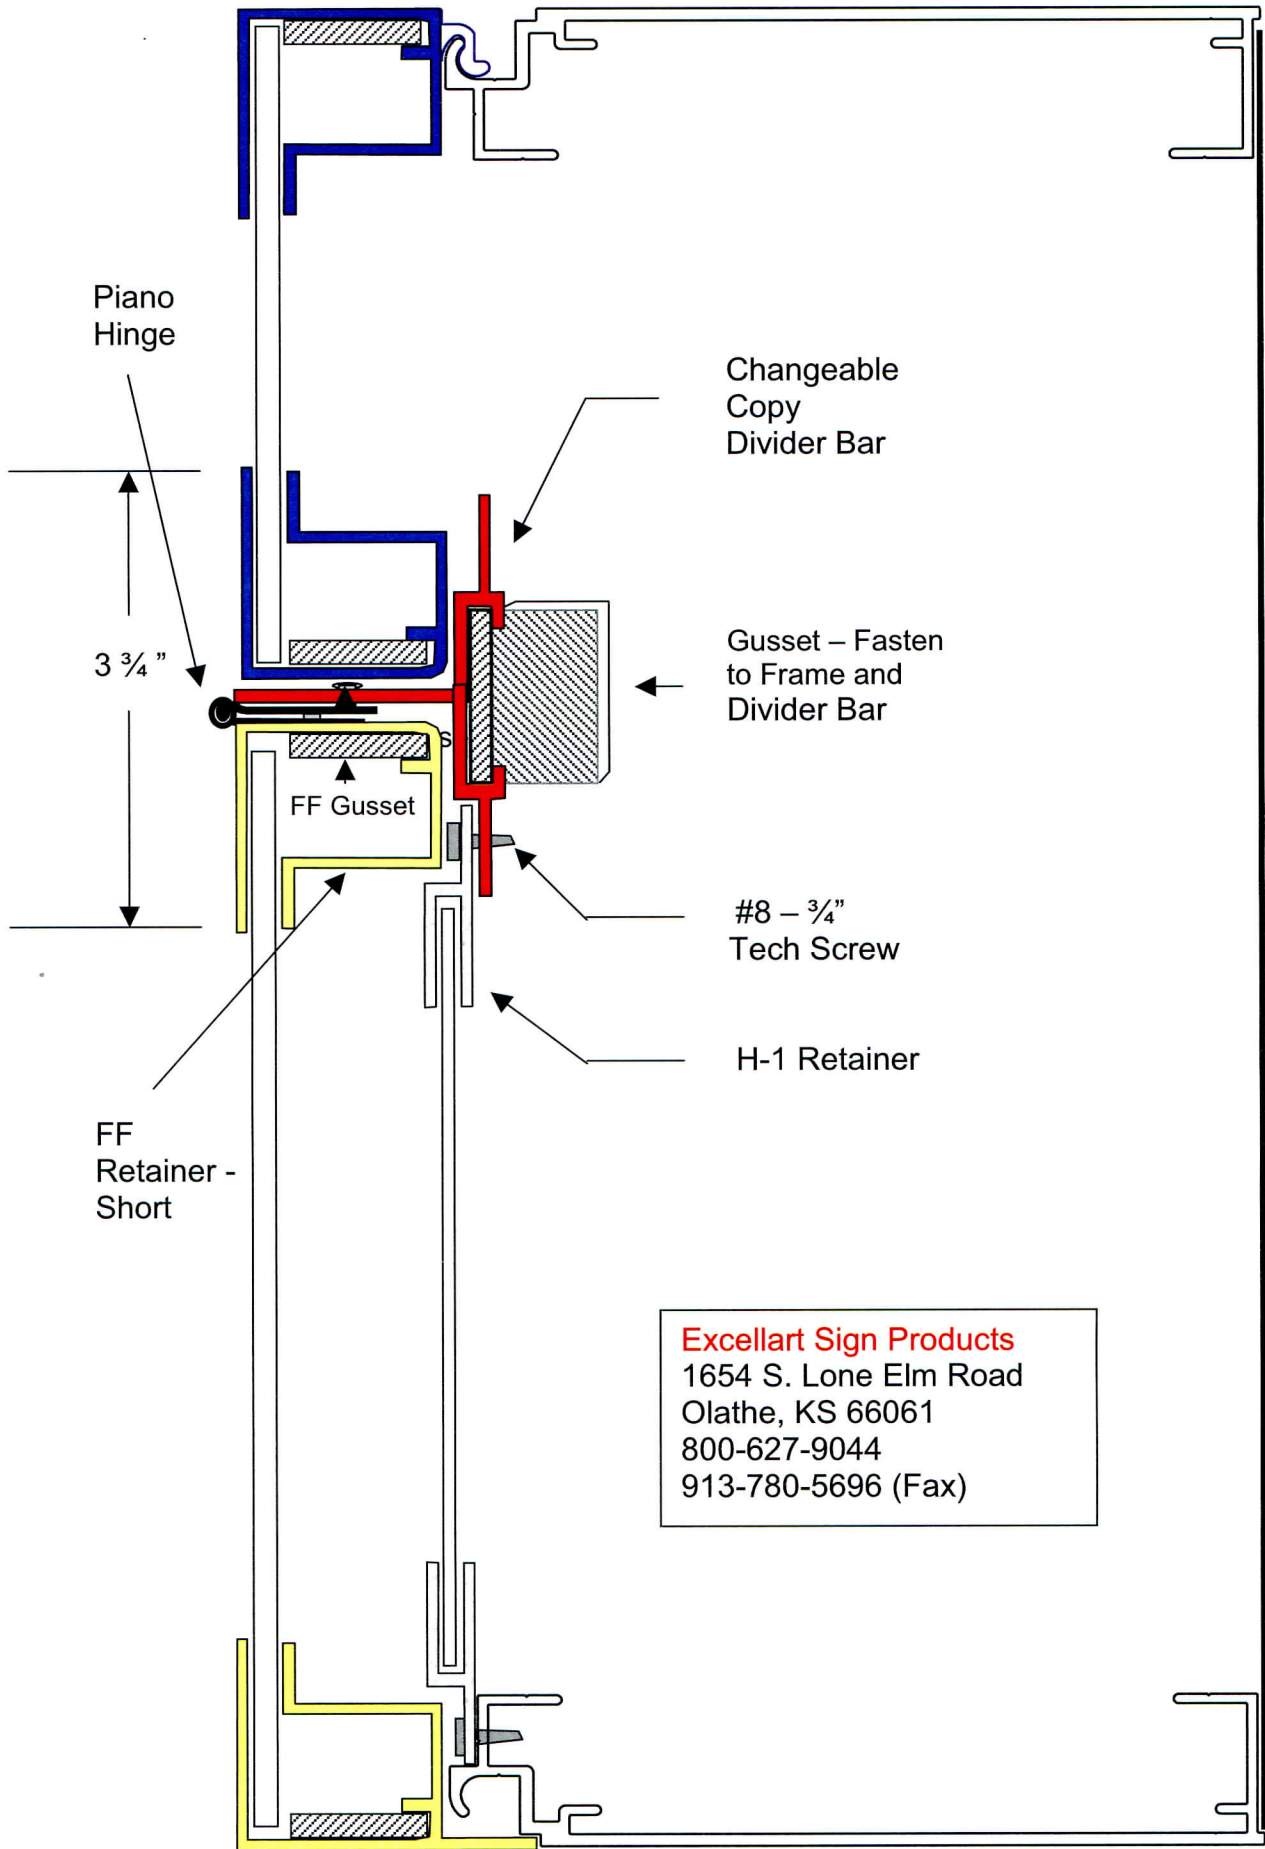

Excellart Sign Products

Changeable Copy Divider Bar Systems

Excellart Sign Products

1654 S. Lone Elm Road

Olathe, KS 66061

800-627-9044

913-780-5696 (Fax)